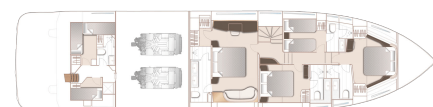

2025

PRINCESS Y80

UNDER FREMSTILLINGEN • Y80018

VISNING PLYMOUTH, ENGLAND

2X MAN V12 (2X 1900HP) - H
TOPHASTIGHED, CA KN
LÆNGDE 20.3 M X BREDDE 6.07 M
6 KAHYTTER • 5 WC

Princess Yachts West Sweden
+46 (0) 304 390 90
princessyachts.se

DIMENSIONER

Længde	20.3 m
Bredde	6.07 m
Dybt, ca.	1.8 m
Weight, ca	66026 kg
Brændstof	2x 7000 L
Vand	1600 L
Septic	1x540 L

ANDET

Fabrikant	Princess Yachts Limited
Designer	Olesinski
Bådkategori	power
Skrog type	Planing
Material	Fibreglass
El. system	24 V
Kahytter	6
WC	5

NEW 2025 PRINCESS Y80 – IN BUILD FOR Q1/2025 DELIVERY

PRINCESS TECHNICAL ORIENTATION INCLUDED

Twin MAN V12-1900 (2 x 1900 mhp each) diesel engines • 4 stateroom layout plus crew cabin fitout • Walnut interior wood, satin finish • Hydraulic bow and stern thruster • Third station (cockpit) controls • Sleipner Hydraulic fin stabilizer system • Two MAN generators • Electric aft awning fitted to Oyster Grey hardtop • Underwater lights • Upgraded exterior lighting package • Additional power sockets • Premium audio/video system