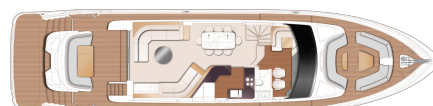

2025

PRINCESS Y80

UNDER FREMSTILLINGEN • Y80018

VISNING PLYMOUTH, ENGLAND

2X MAN V12 (2X 1900HP) - H
TOPHASTIGHED, CA KN
LÆNGDE 20.3 M X BREDDE 6.07 M
6 KAHYTTER • 5 WC

Princess Yachts West Sweden
+46 (0) 304 390 90
princessyachts.se

DIMENSIONER

Længde	20.3 m
Bredde	6.07 m
Dybt, ca.	1.8 m
Weight, ca	66026 kg
Brændstof	2x 7000 L
Vand	1600 L
Septic	1x540 L

ANDET

Fabrikant	Princess Yachts Limited
Designer	Olesinski
Bådkategori	power
Skrog type	Planing
Material	Fibreglass
El. system	24 V
Kahytter	6
WC	5

NEW 2025 PRINCESS Y80 – IN BUILD FOR Q1/2025 DELIVERY

PRINCESS TECHNICAL ORIENTATION INCLUDED

Twin MAN V12-1900 (2 x 1900 mhp each) diesel engines • 4 stateroom layout plus crew cabin fitout • Walnut interior wood, satin finish • Hydraulic bow and stern thruster • Third station (cockpit) controls • Sleipner Hydraulic fin stabilizer system • Two MAN generators • Electric aft awning fitted to Oyster Grey hardtop • Underwater lights • Upgraded exterior lighting package • Additional power sockets • Premium audio/video system